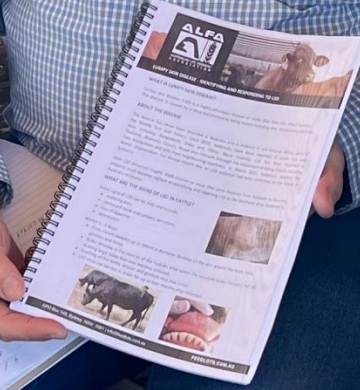

4182

3945

226

Myall Plains

INTEGRITY
GENEROSITY
KINDESS
ACCOUNTABILITY

A woman wearing a blue long-sleeved shirt, light blue jeans, and a yellow and black baseball cap stands on the left side of the image, looking towards the man in the red shirt.

A man wearing a red polo shirt, blue jeans, sunglasses, and a brown cap is sitting in the driver's seat of a camouflage-patterned Yamaha ATV. He has white earbuds in his ears and is looking towards the woman on the left.

A man wearing a green long-sleeved shirt, blue jeans, and a brown baseball cap stands on the right side of the image, leaning against the frame of the silver and black Yamaha Wolverine ATV.

A silver and black Yamaha Wolverine ATV is parked on the right side of the image. A dog is sitting in the passenger seat of this ATV. The front of the ATV has "WOLVERINE" written on it in white letters.